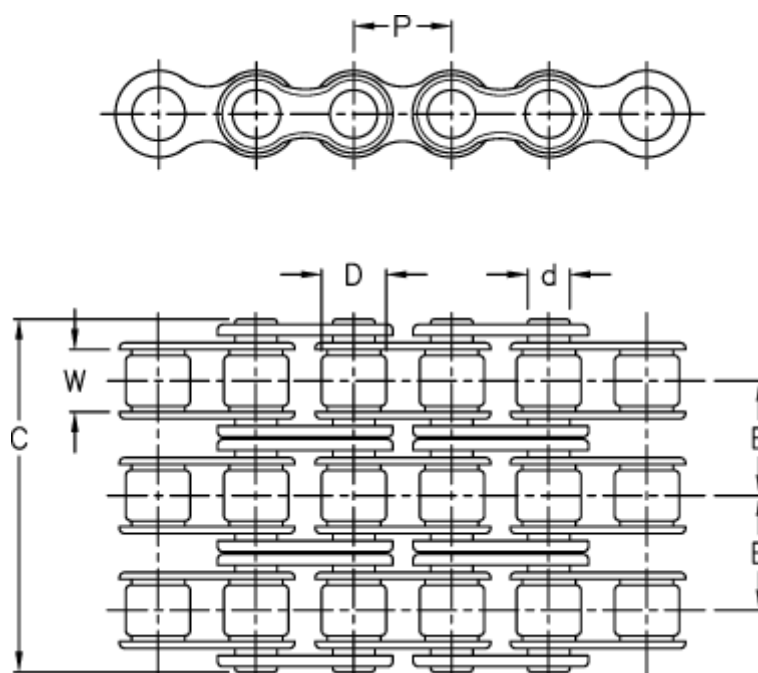

Data Sheet

Article number: 6100130080

Description: KLEEchain 1" triplex 16 B-3
5 meter in box (without connecting links)

Measures

Breaking power = 203700N

W = 17,02

C = 99,80

Chain size = 1"

d = 8,28

D = 15,88

Description = 16 B-3

E = 31,88

P = 25,40